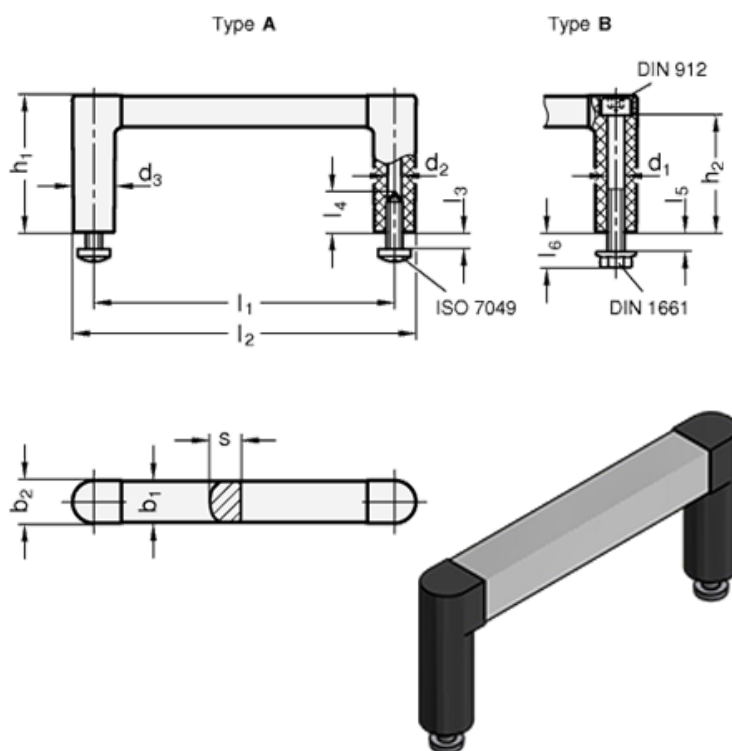

Data Sheet

Article number: 2042312120BELG

Description: E+G Handle GN 423-12-120-B-ELG
- ELG natural / grey, matte finish

Measures

b1 = 12	l2	= 132.5
b2 = 12.5	l3 Max.	= 5
d1 = M5	l4 Min.	= -
d2 = -	l5 Max.	= 5
d3 = 12.5	l6	= 10.5
h1 = 40	s	= 9
h2 = 34.5	Weight (g)	= 52
l1 = 120		